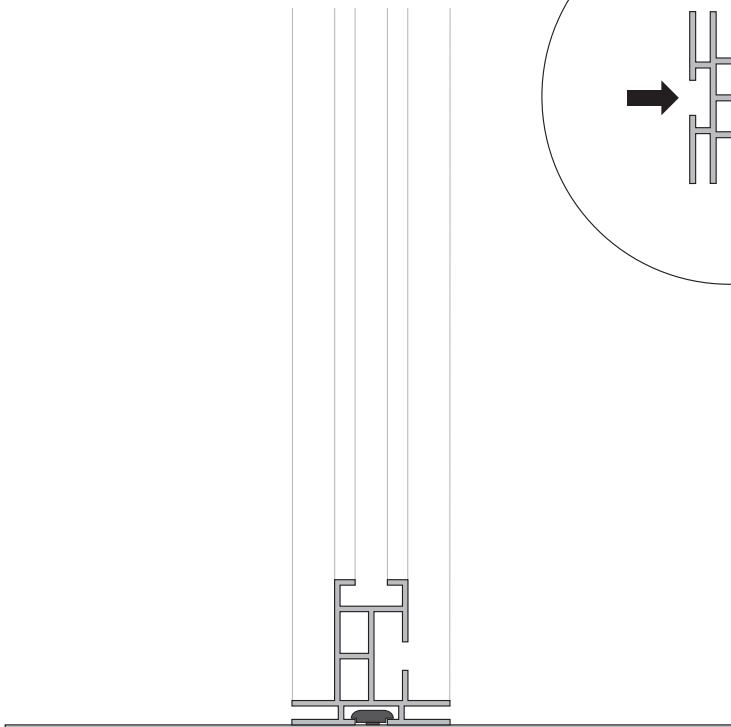

## OPTION FOR FOOTPLATE

Down facing frame is the Double 44

## OPTION CEILING MOUNT

Up facing frame is the Double 44

NF-04440

FK-0300

FK-0360

## OPTION FOR FOOTPLATE

Down facing frame is the Double 44

NF-04440

FK-0100 / FK-0105 / FK-0110

3